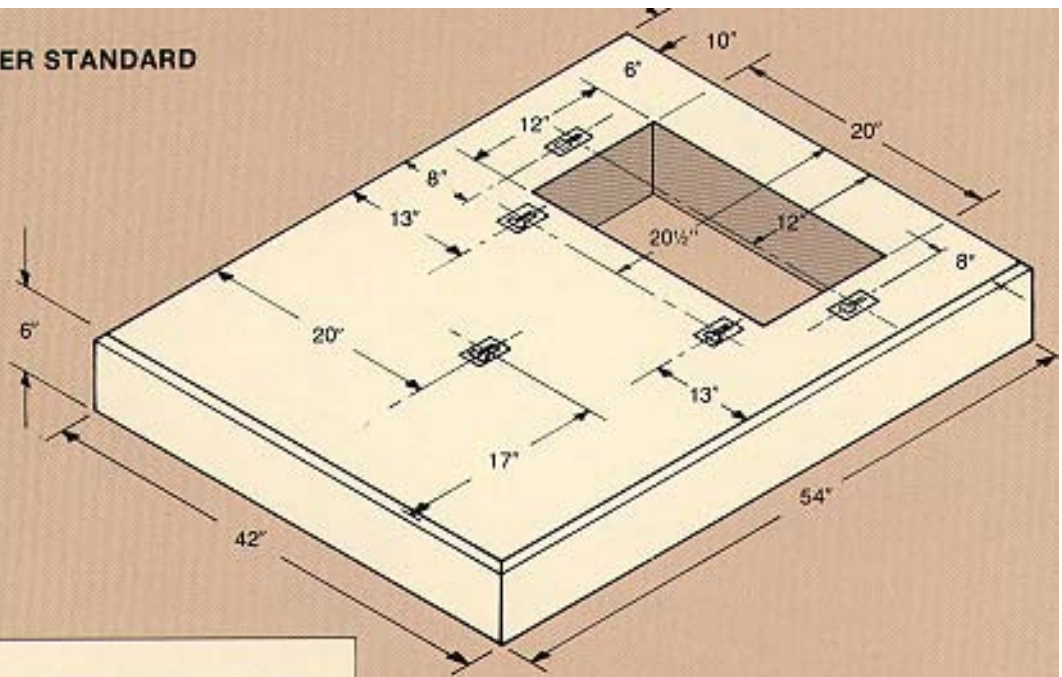

VIRGINIA POWER STANDARD

TRANSFORMER PAD

MODEL T-1

958 LBS.

NOTE: Lifting & mounting inserts provided.