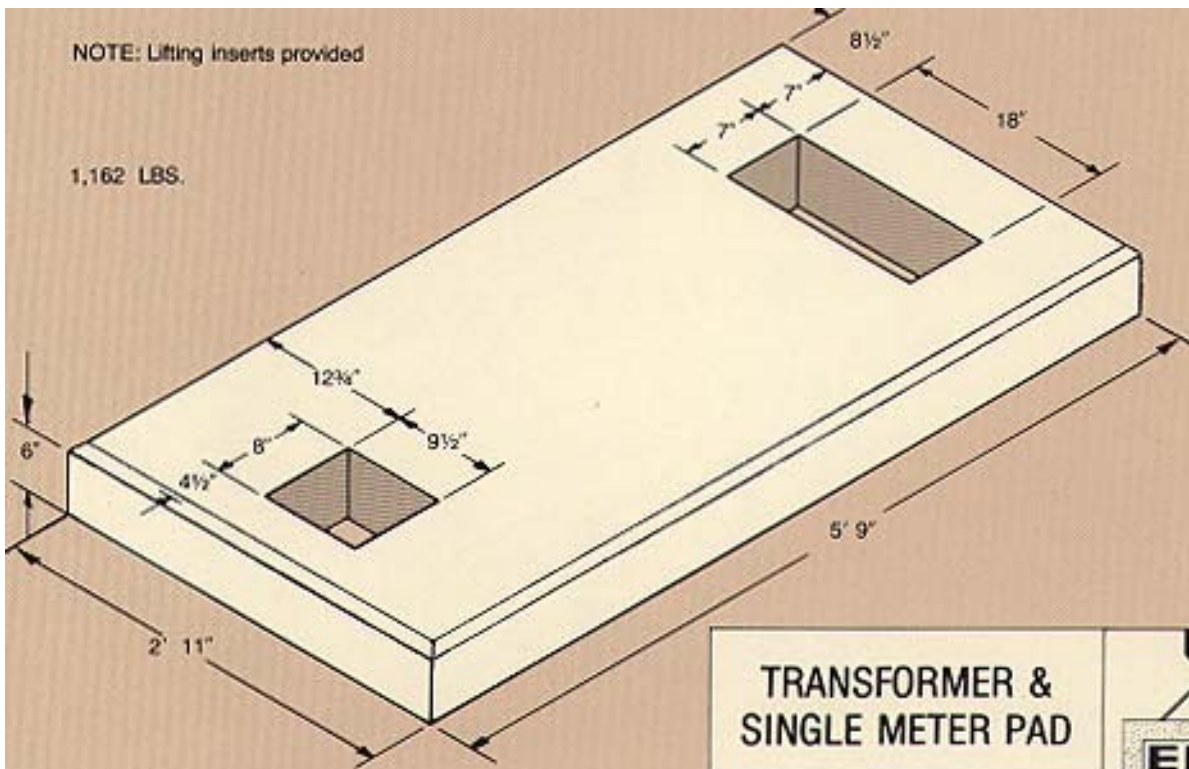

NOTE: Lifting inserts provided

1,162 LBS.

TRANSFORMER &
SINGLE METER PAD

MODEL T-MP1