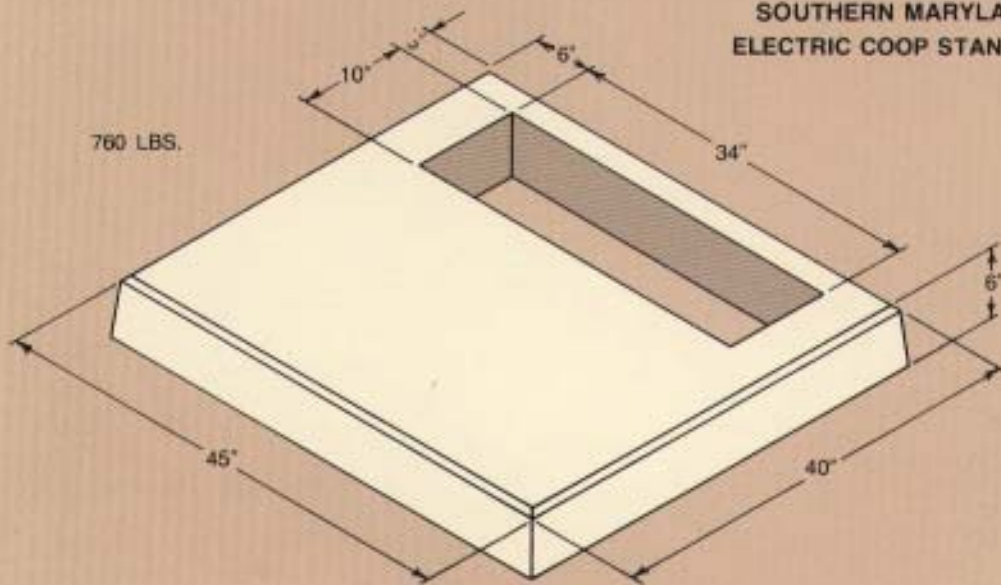

SOUTHERN MARYLAND
ELECTRIC COOP STANDARD

760 LBS.

TRANSFORMER PAD

MODEL T-3

NOTE: Lifting inserts provided