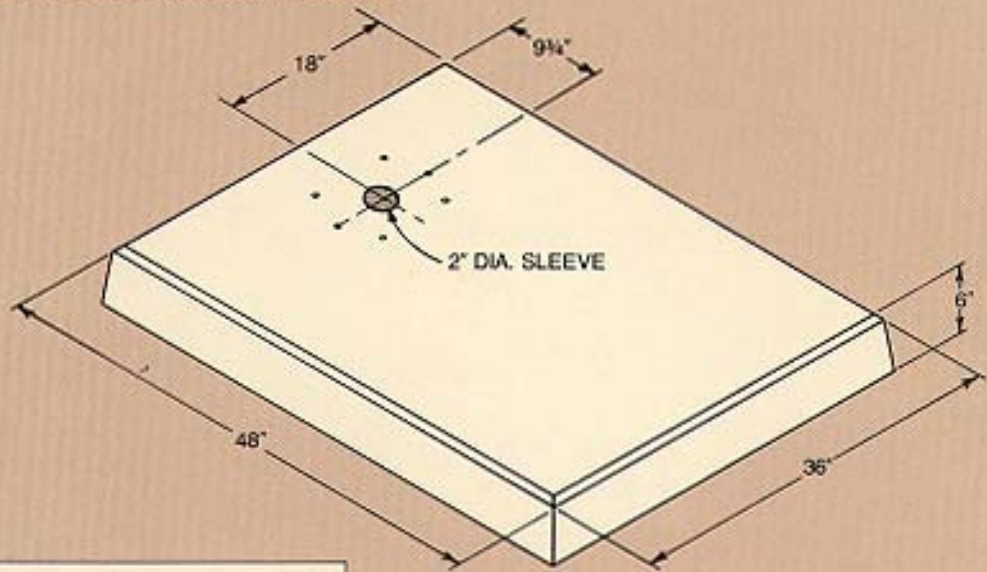

CONTINENTAL TELEPHONE OF VIRGINIA STANDARD

PHONE BOOTH PAD

MODEL PB-1

900 LBS.

NOTE: Lifting & mounting inserts provided.